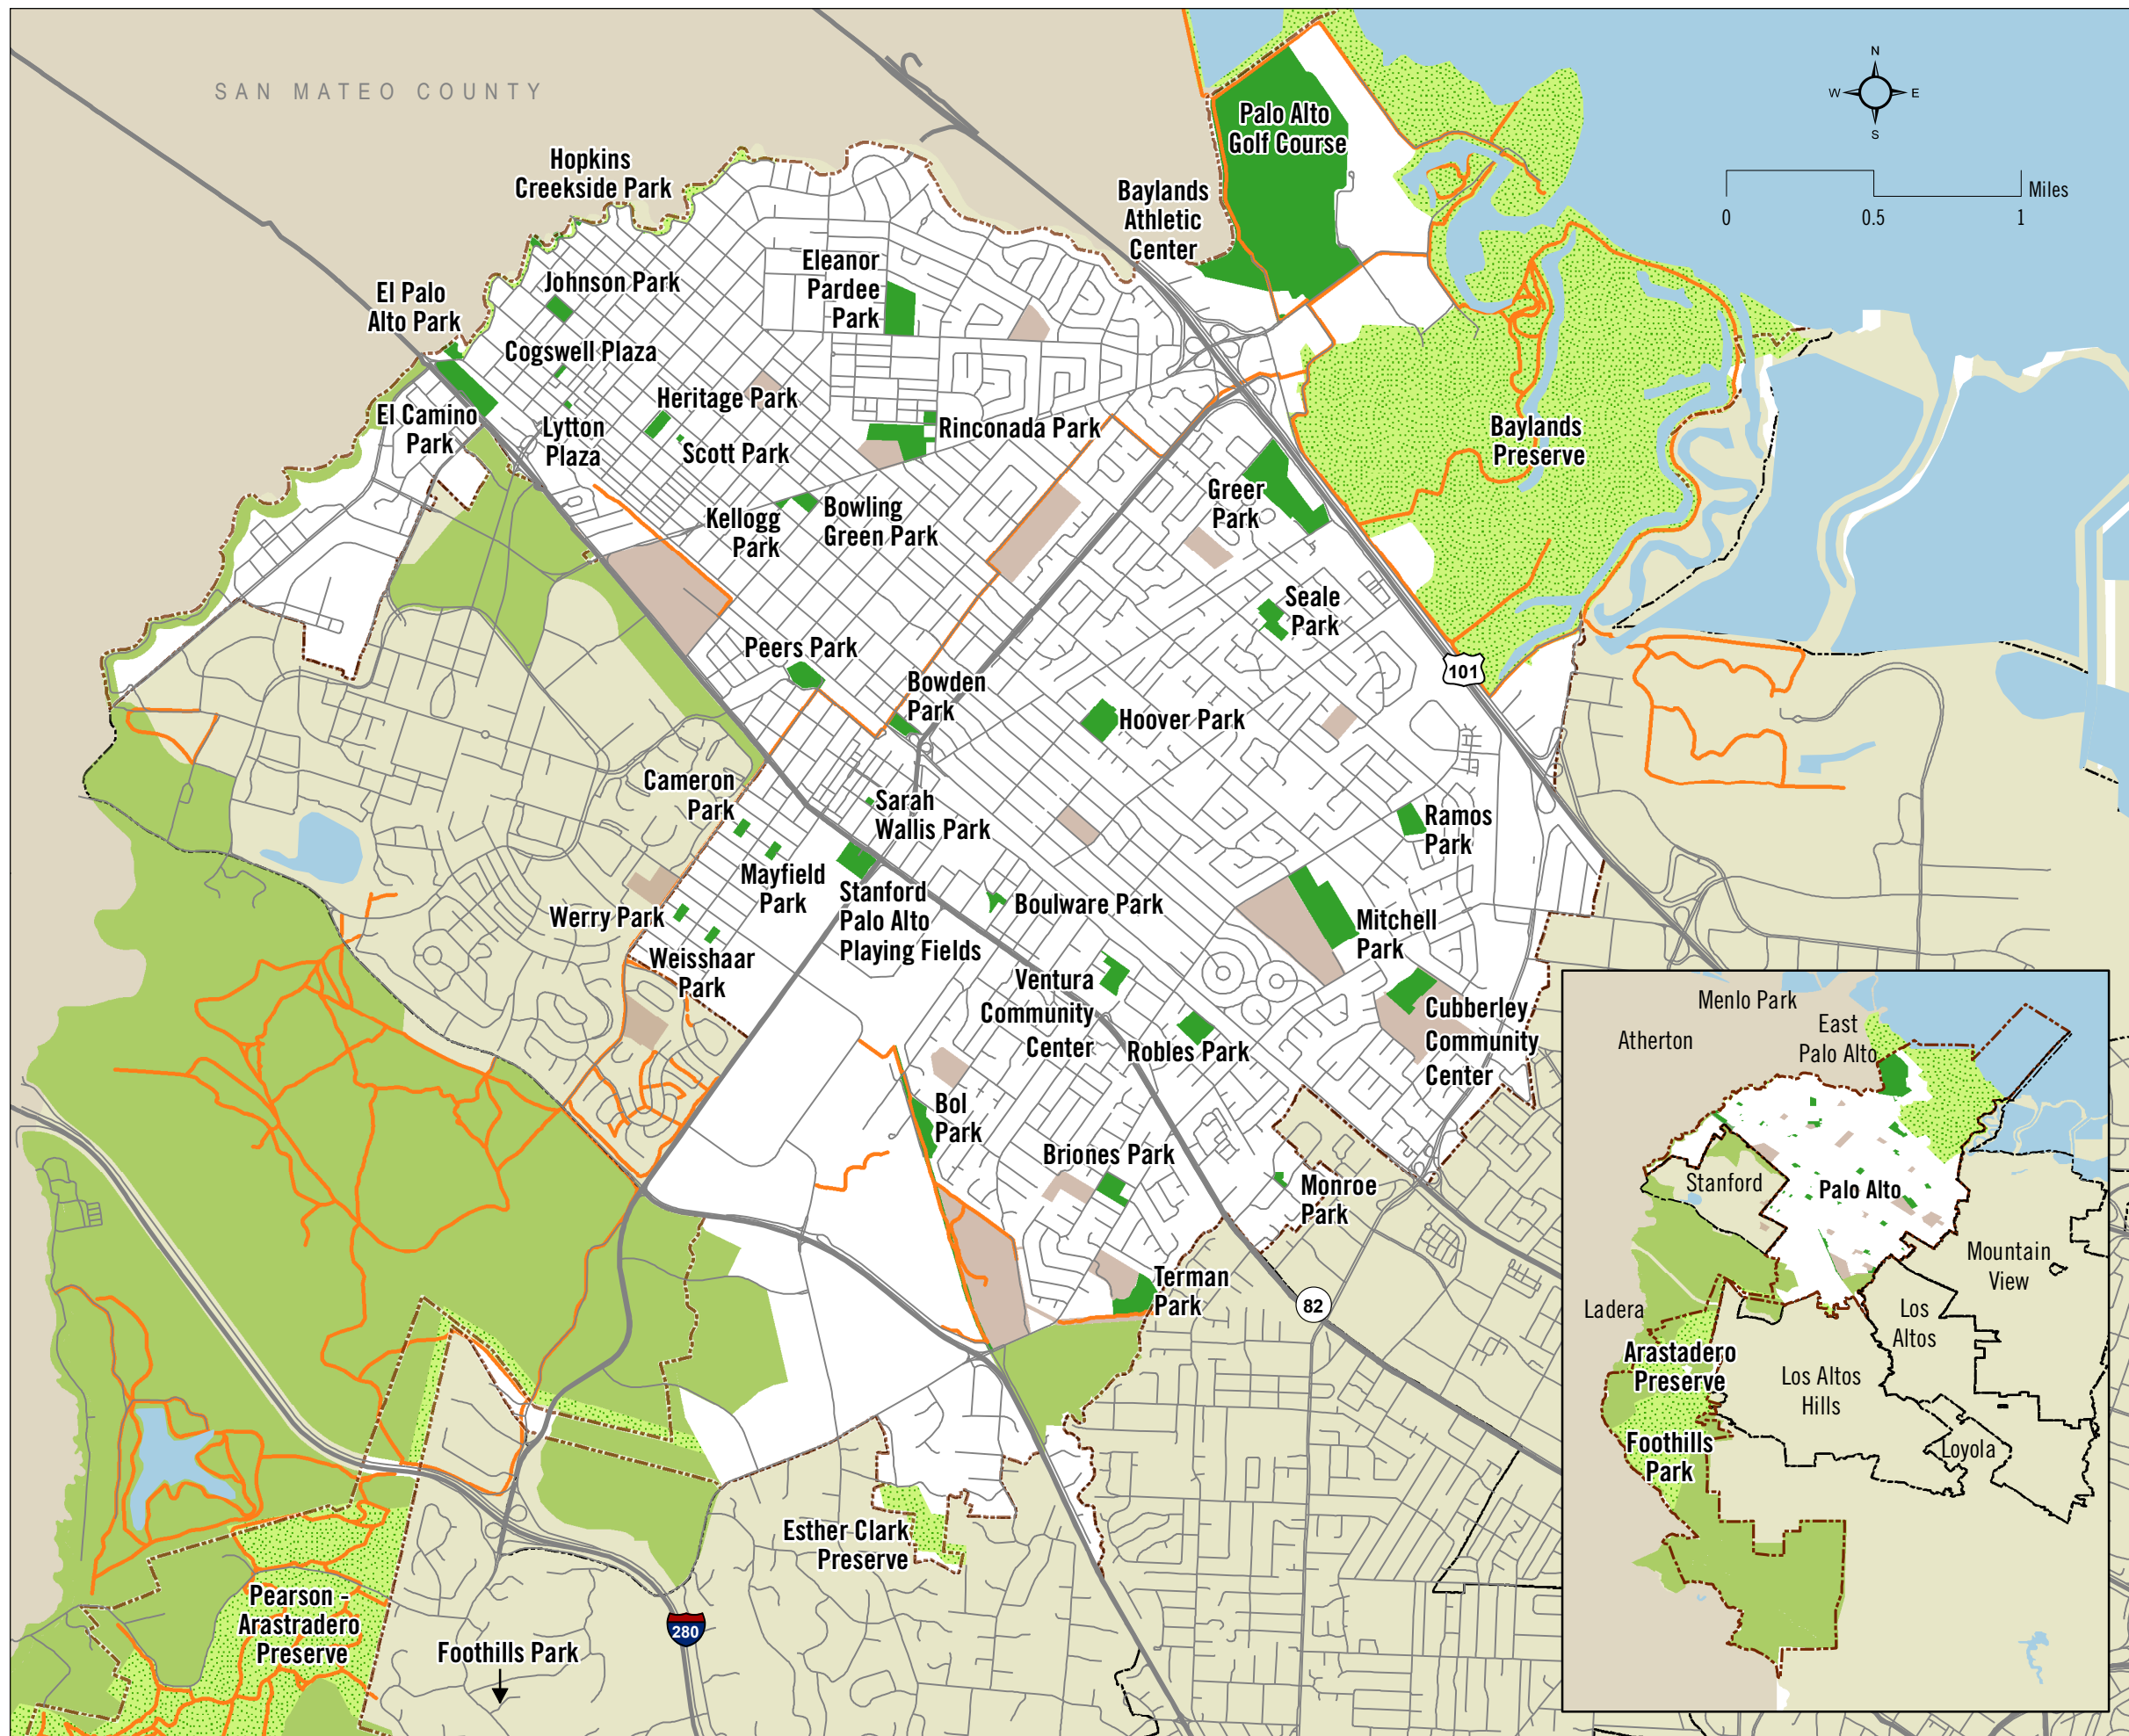

SAN MATEO COUNTY

CITY OF
**PALO
ALTO**

City of Palo Alto Parks, Trails, Open Space and Recreation Master Plan

- Trail
- City Park
- City Open Space/Conservation Land
- Other Open Space/Conservation Land
- Major Road
- Street
- Water Feature
- School District Land
- Palo Alto
- Other City
- Santa Clara County
- San Mateo County

Existing Public Parks & Open Space

6.3.2014 | Data Sources: Palo Alto
OpenGIS, Santa Clara County GIS