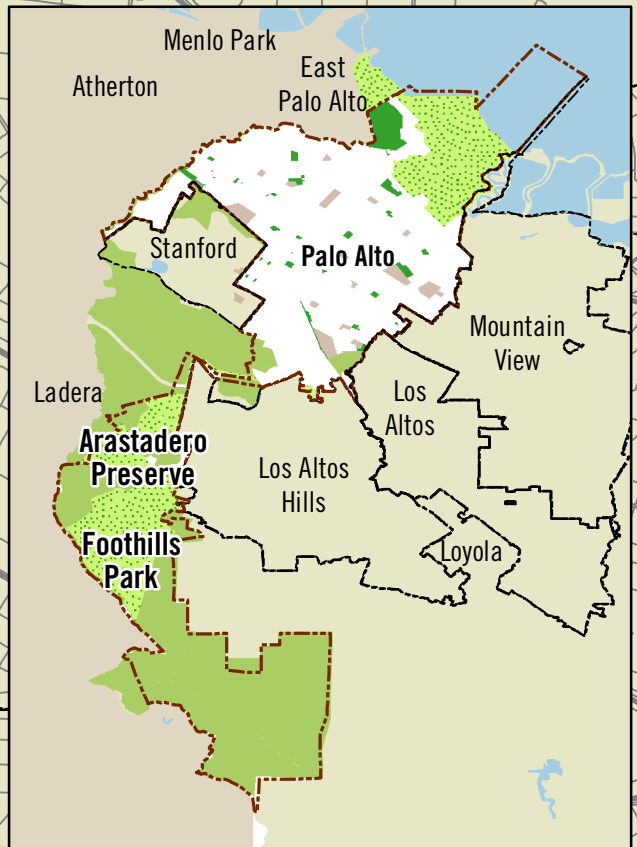

SAN MATEO COUNTY

CITY OF
**PALO
ALTO**

City of Palo Alto Parks, Trails, Open Space and Recreation Master Plan

- Trail
- City Park
- City Open Space/Conservation Land
- Other Open Space/Conservation Land
- Major Road
- Street
- Water Feature
- School District Land
- Palo Alto
- Other City
- Santa Clara County
- San Mateo County

Existing Public Parks & Open Space

6.3.2014 | Data Sources: Palo Alto
OpenGIS, Santa Clara County GIS